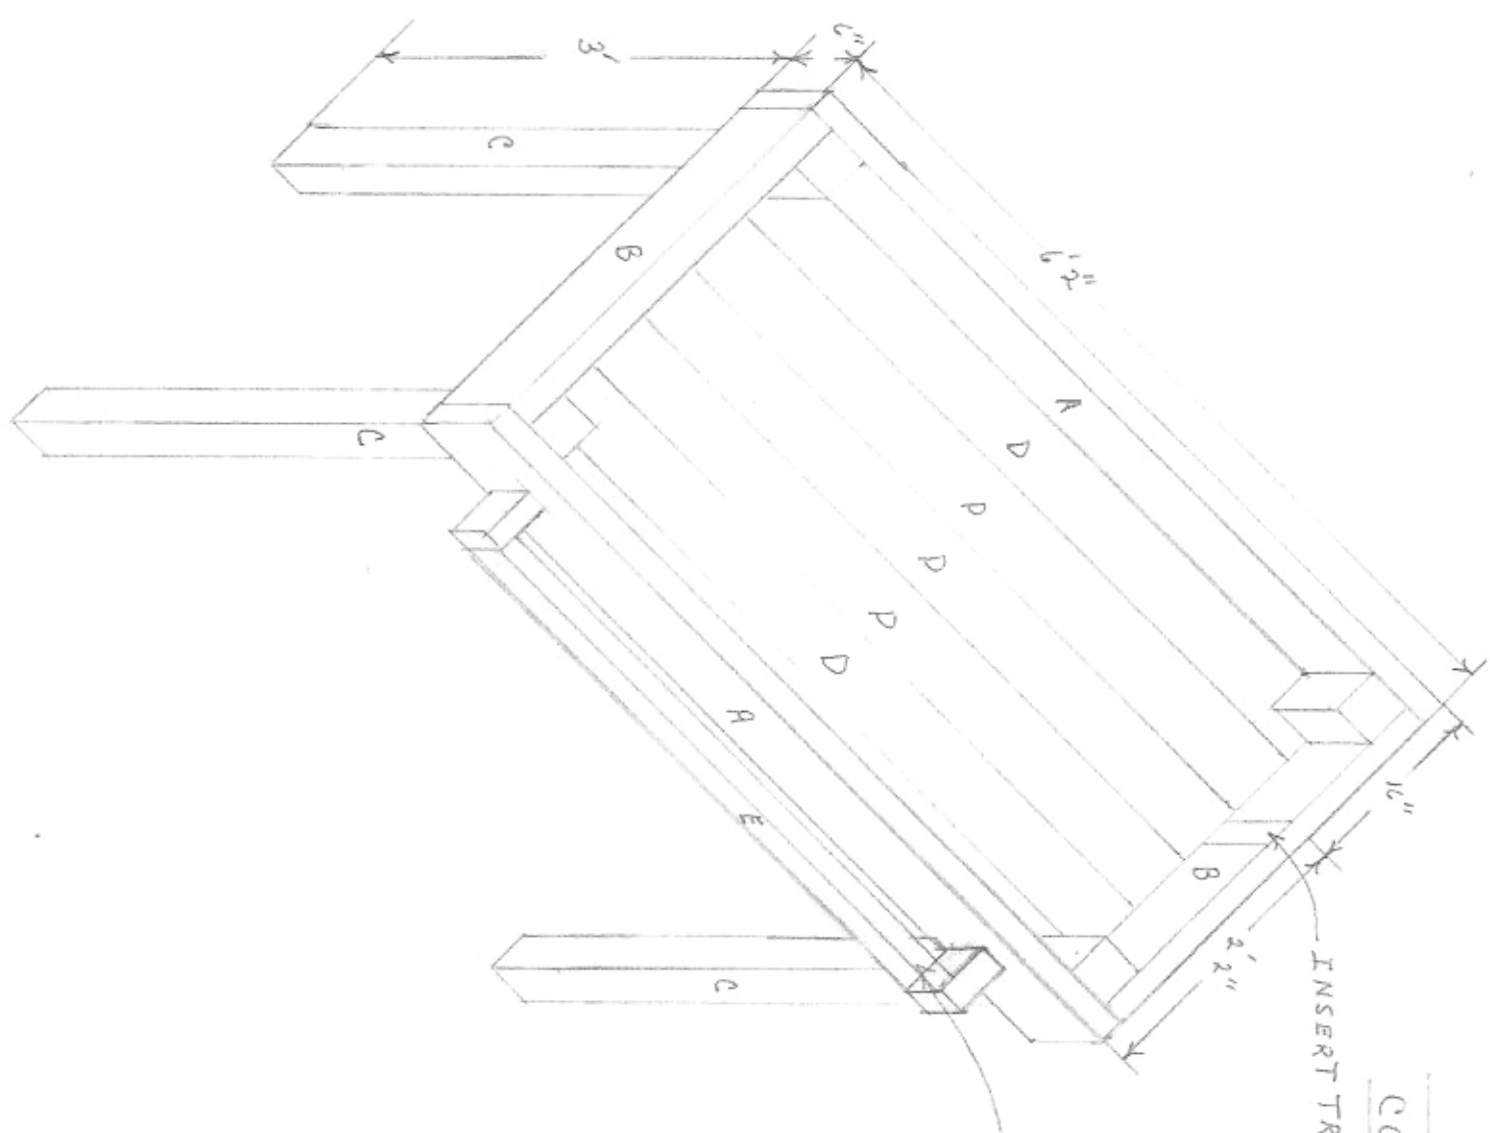

COUNTER HIGH TABLE

GRAB RAIL
BOTH SIDES

INSERT TRELLIS

- A. 2"x6" BOARD 2-6'2"
 - B. 2"x6" BOARD 2-3'6"
 - C. 4"x4" BOARD 4-4'
 - D. 1"x6" BOARD 2-5'10"
 - E. GRAB RAIL - METAL.
- SEE BOTTOM OF TABLE
- 2"x4" BOARD 2-2'9"
 - 2"x4" BOARD 2-5'10"

SCALE 3/4" = 1'